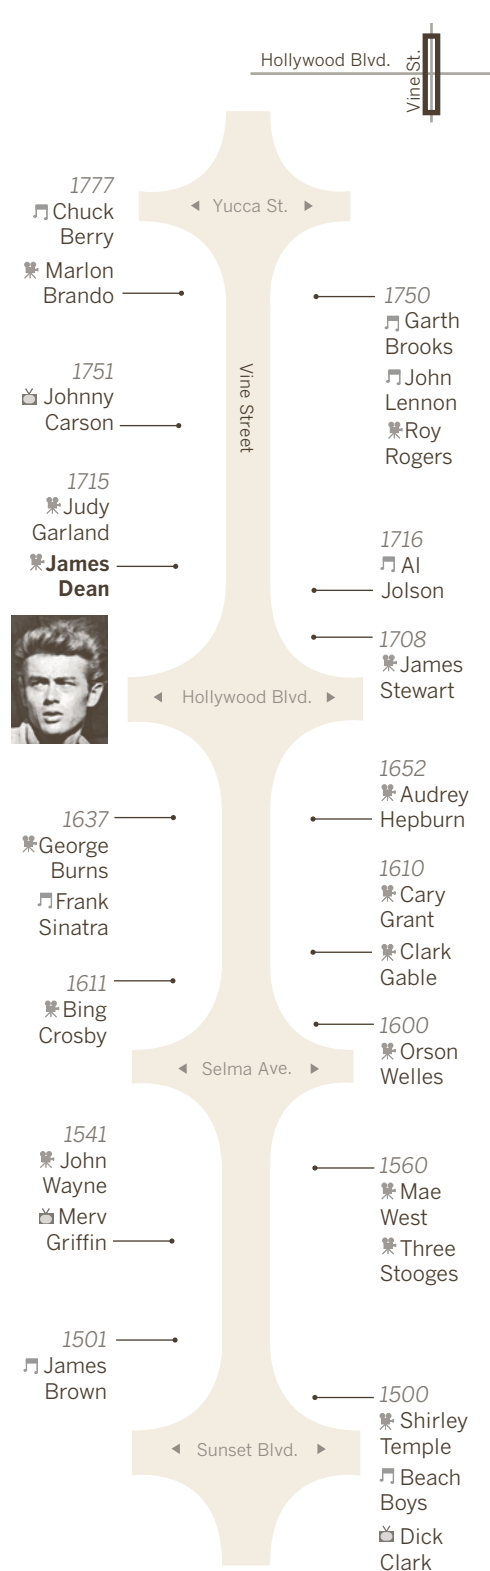

# Hollywood's sidewalk constellation

More than 2,300 terrazzo and bronze stars are enshrined on the 46-year-old Hollywood Walk of Fame, with approximately 20 new stars added annually. Based on an unscientific survey, here are about 100 of the most well-known celebrities on the 35-block sidewalk shrine:

**KEY** Television Movies Music Radio 6925 Street address **Most popular** (in bold)

## West segment Hollywood Boulevard from Sycamore Avenue to McCadden Place

## Vine Street segment

From Yucca Street to Sunset Boulevard